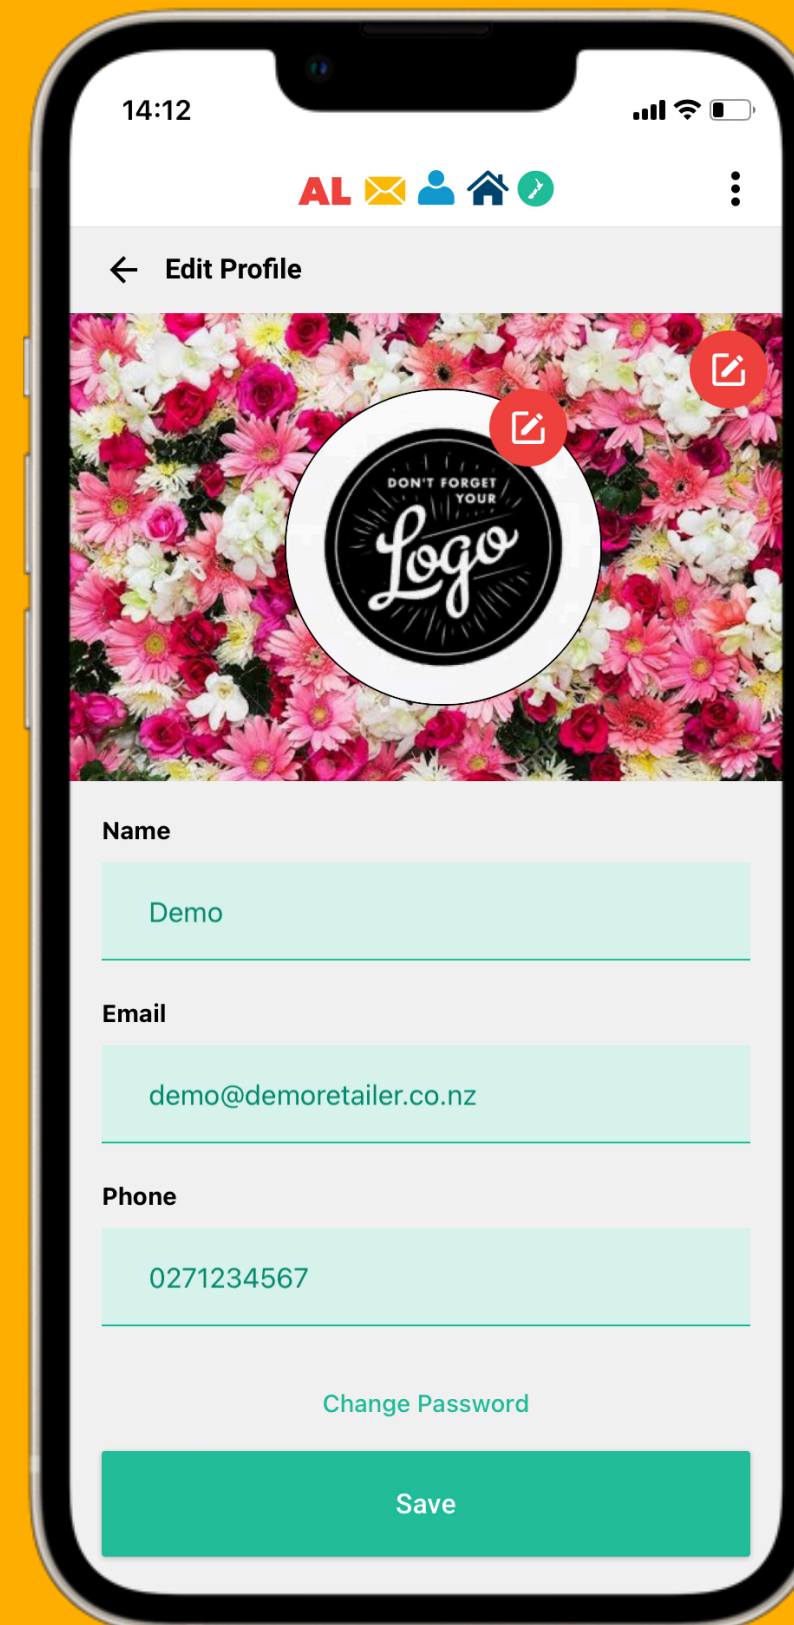

Store Build

4. Start editing profile

Save when finished →