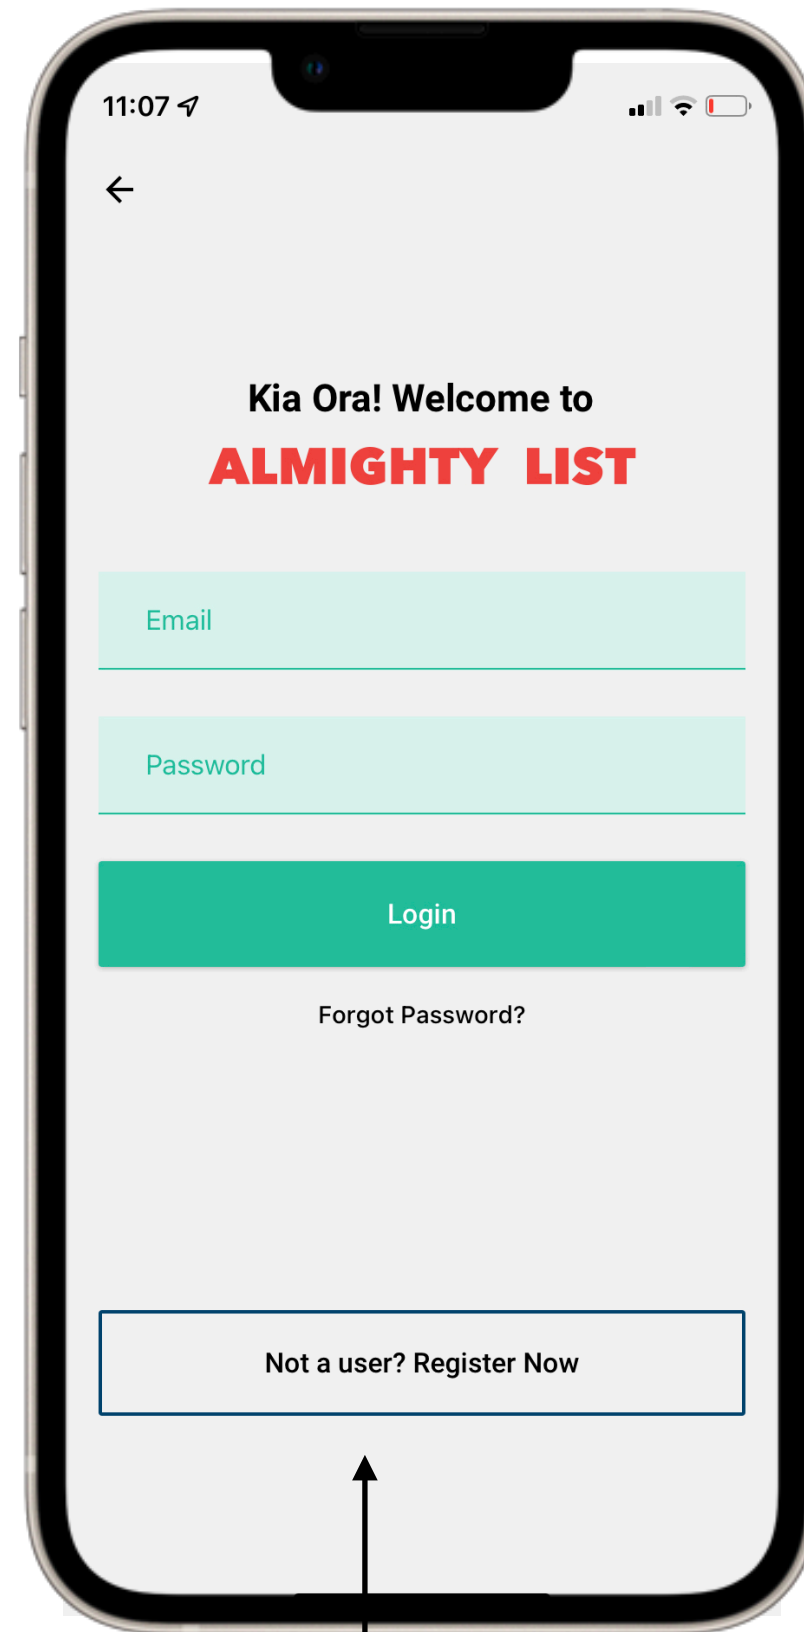

# Download our App

Step 1: Search **Almighty List** on **The App Store** or **Google Play**.

Step 2: Download the app

# Register as a buyer

Register

New User

Supplier

Next

Enter your info & register