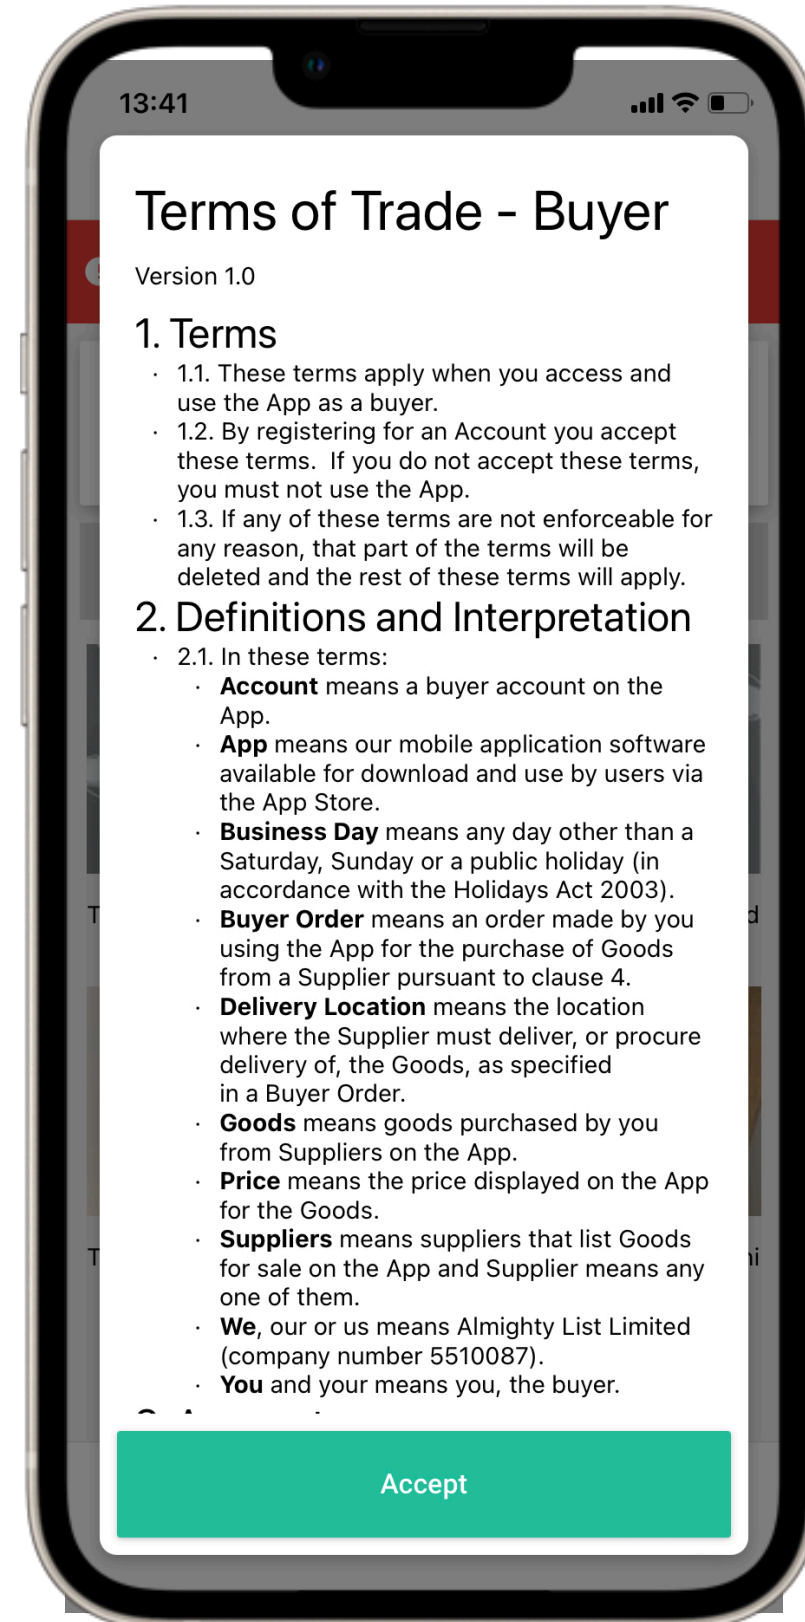

# Download our App

Step 1: Search **Almighty List** on **The App Store** or **Google Play**.

Step 2: Download the app

# Register as a buyer

Register

New User

Supplier

Next

Enter your info & register

# Terms of Trade

The terms are also available on the website