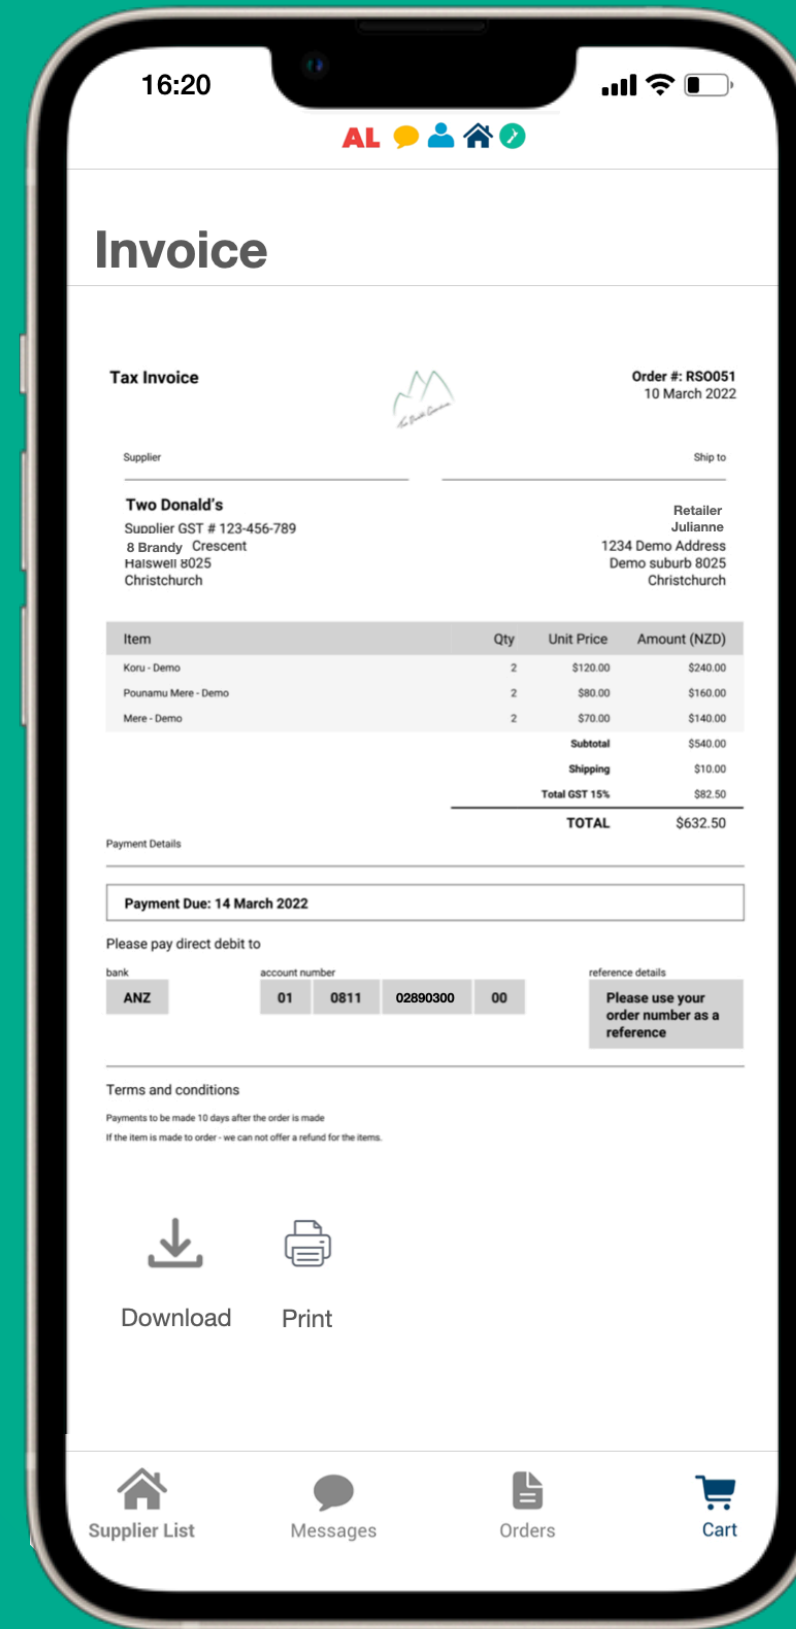

2. Shipping Settings