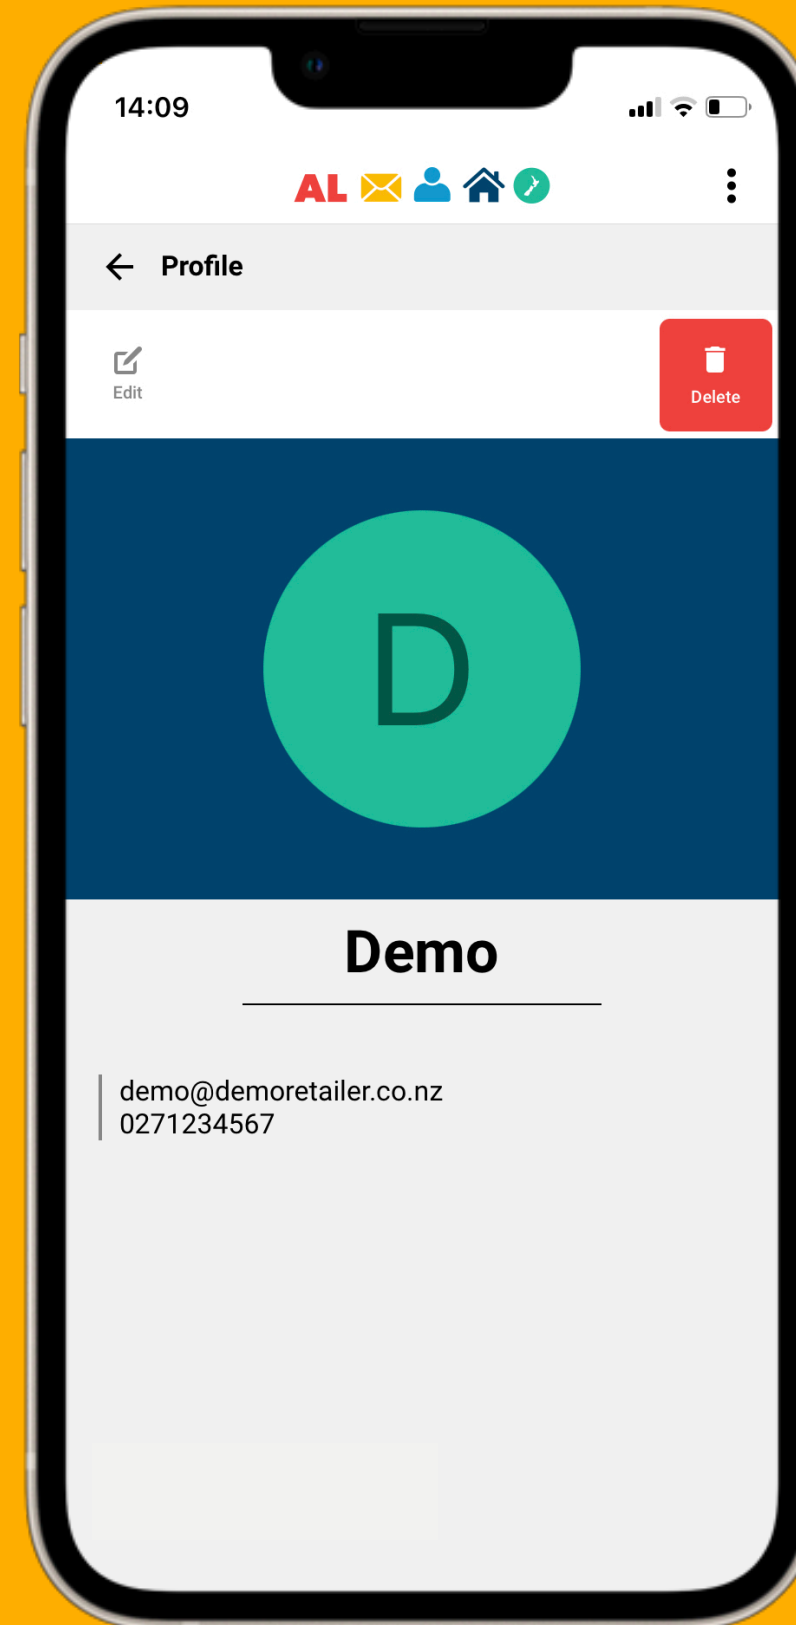

Store Build

3. Select edit →