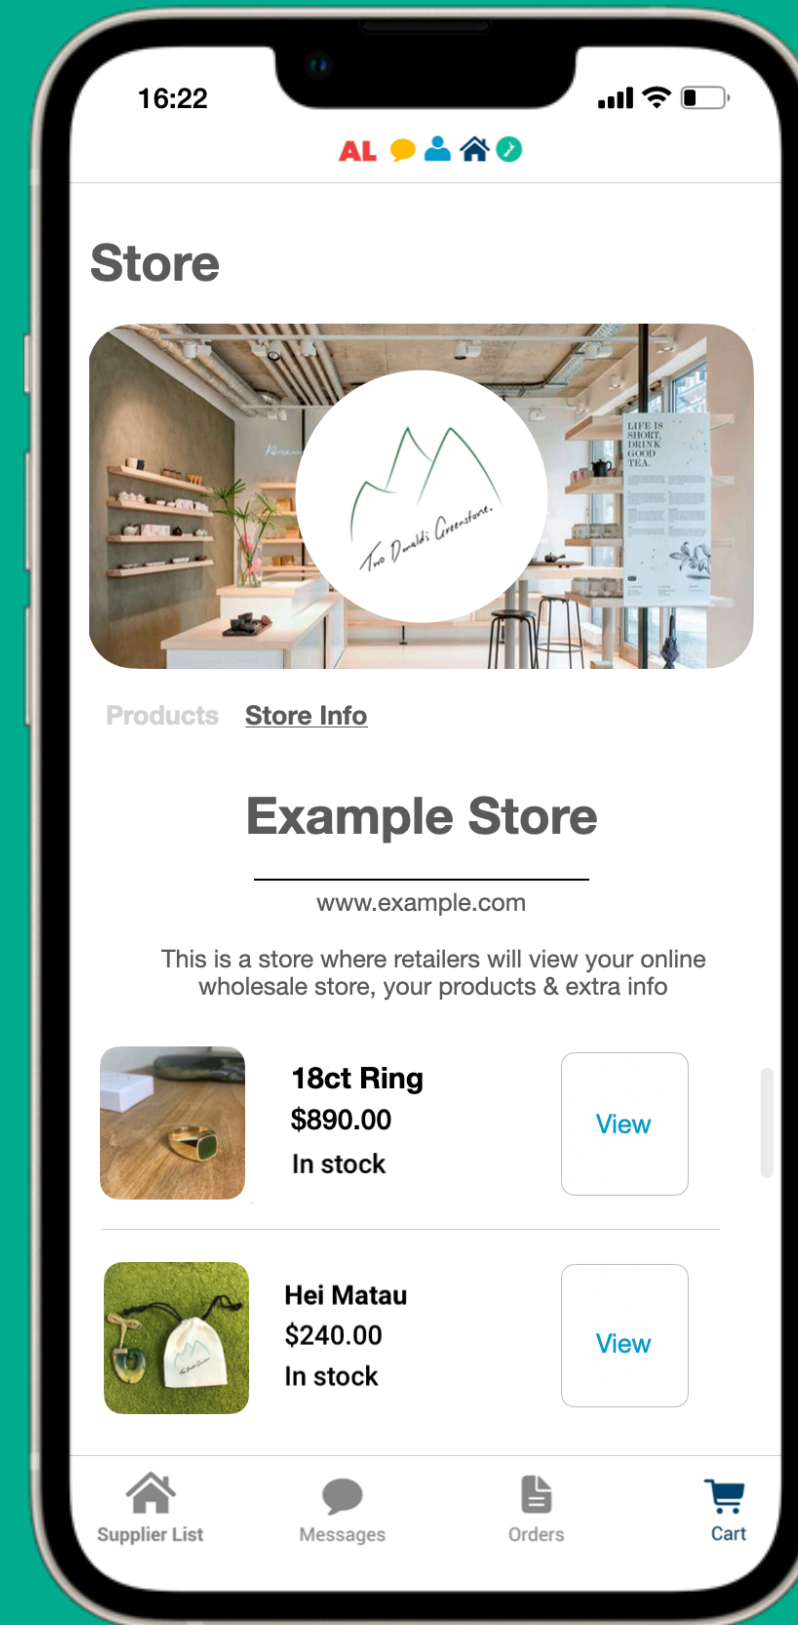

# Let's set up your profile

For you to connect with New Zealand's creators

# Download our App

Step 1: Search **Almighty List** on **The App Store** or **Google Play**.

Step 2: Download the app