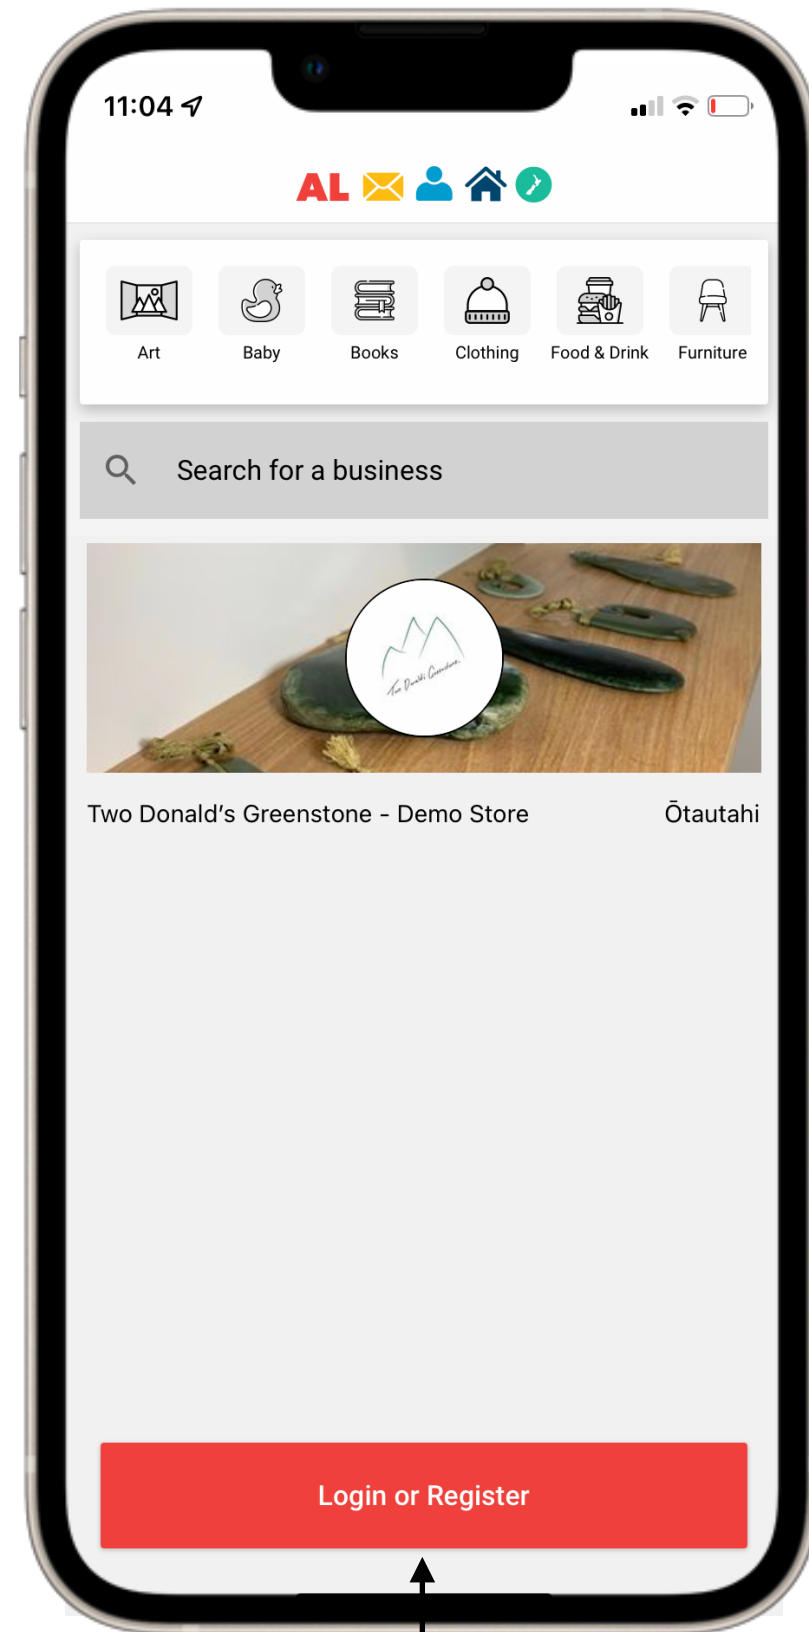

Register as a buyer

Register