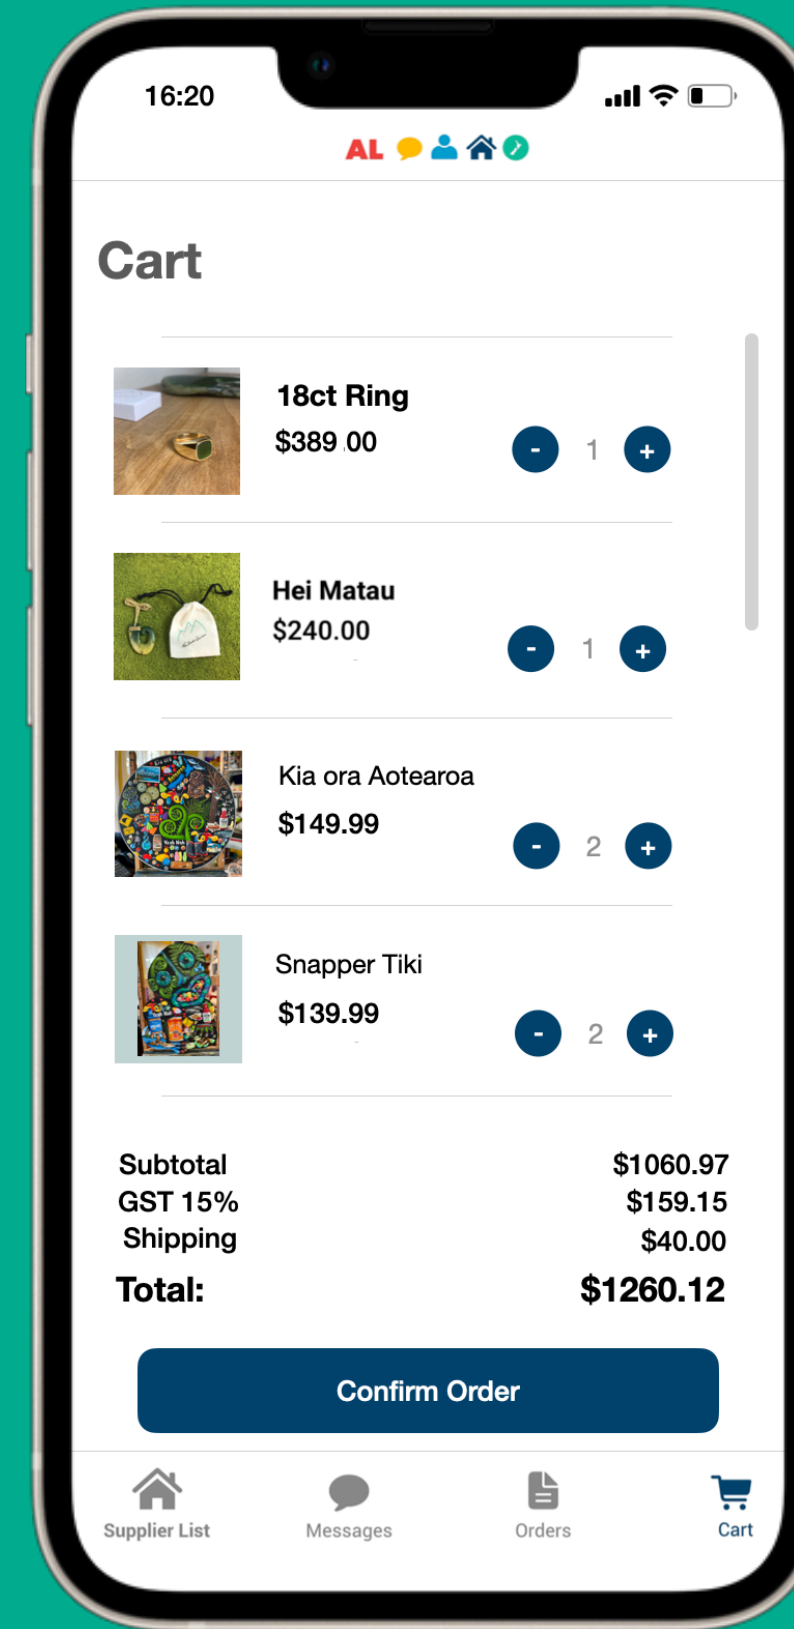

# Let's set up your profile

For you to connect with New Zealand's creators

# The workshop

1. Profile set up

2. Shipping Settings

3. Ready to order

# Download our App

Step 1: Search **Almighty List** on **The App Store** or **Google Play**.

Step 2: Download the app