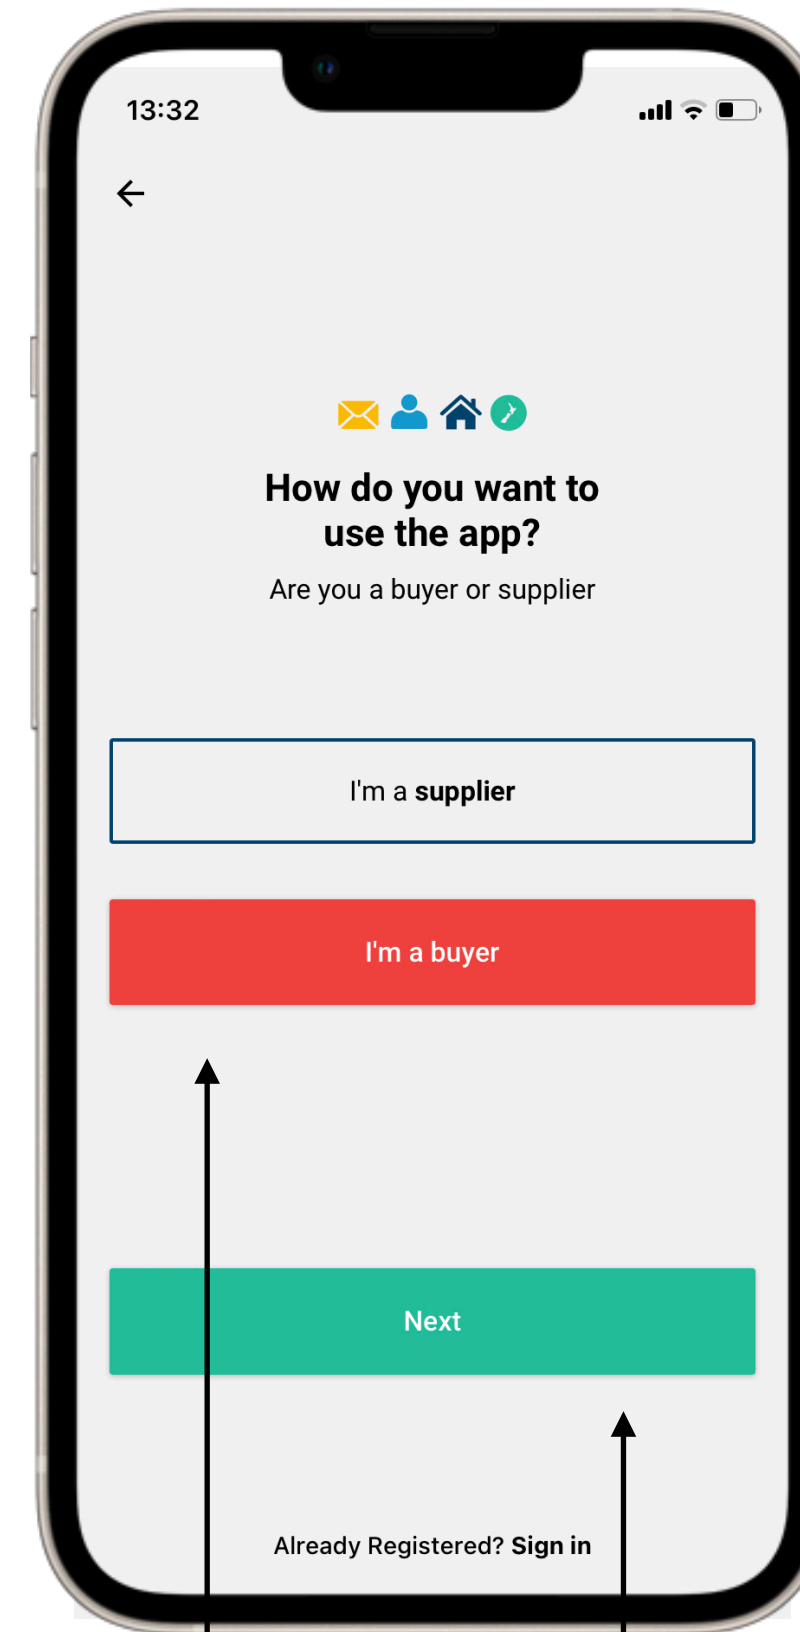

# The workshop

1. Profile set up

2. Shipping Settings

3. Ready to order

# Download our App

Step 1: Search **Almighty List** on **The App Store** or **Google Play**.

Step 2: Download the app

# Register as a buyer

Register

New User

Supplier

Next

Enter your info & register