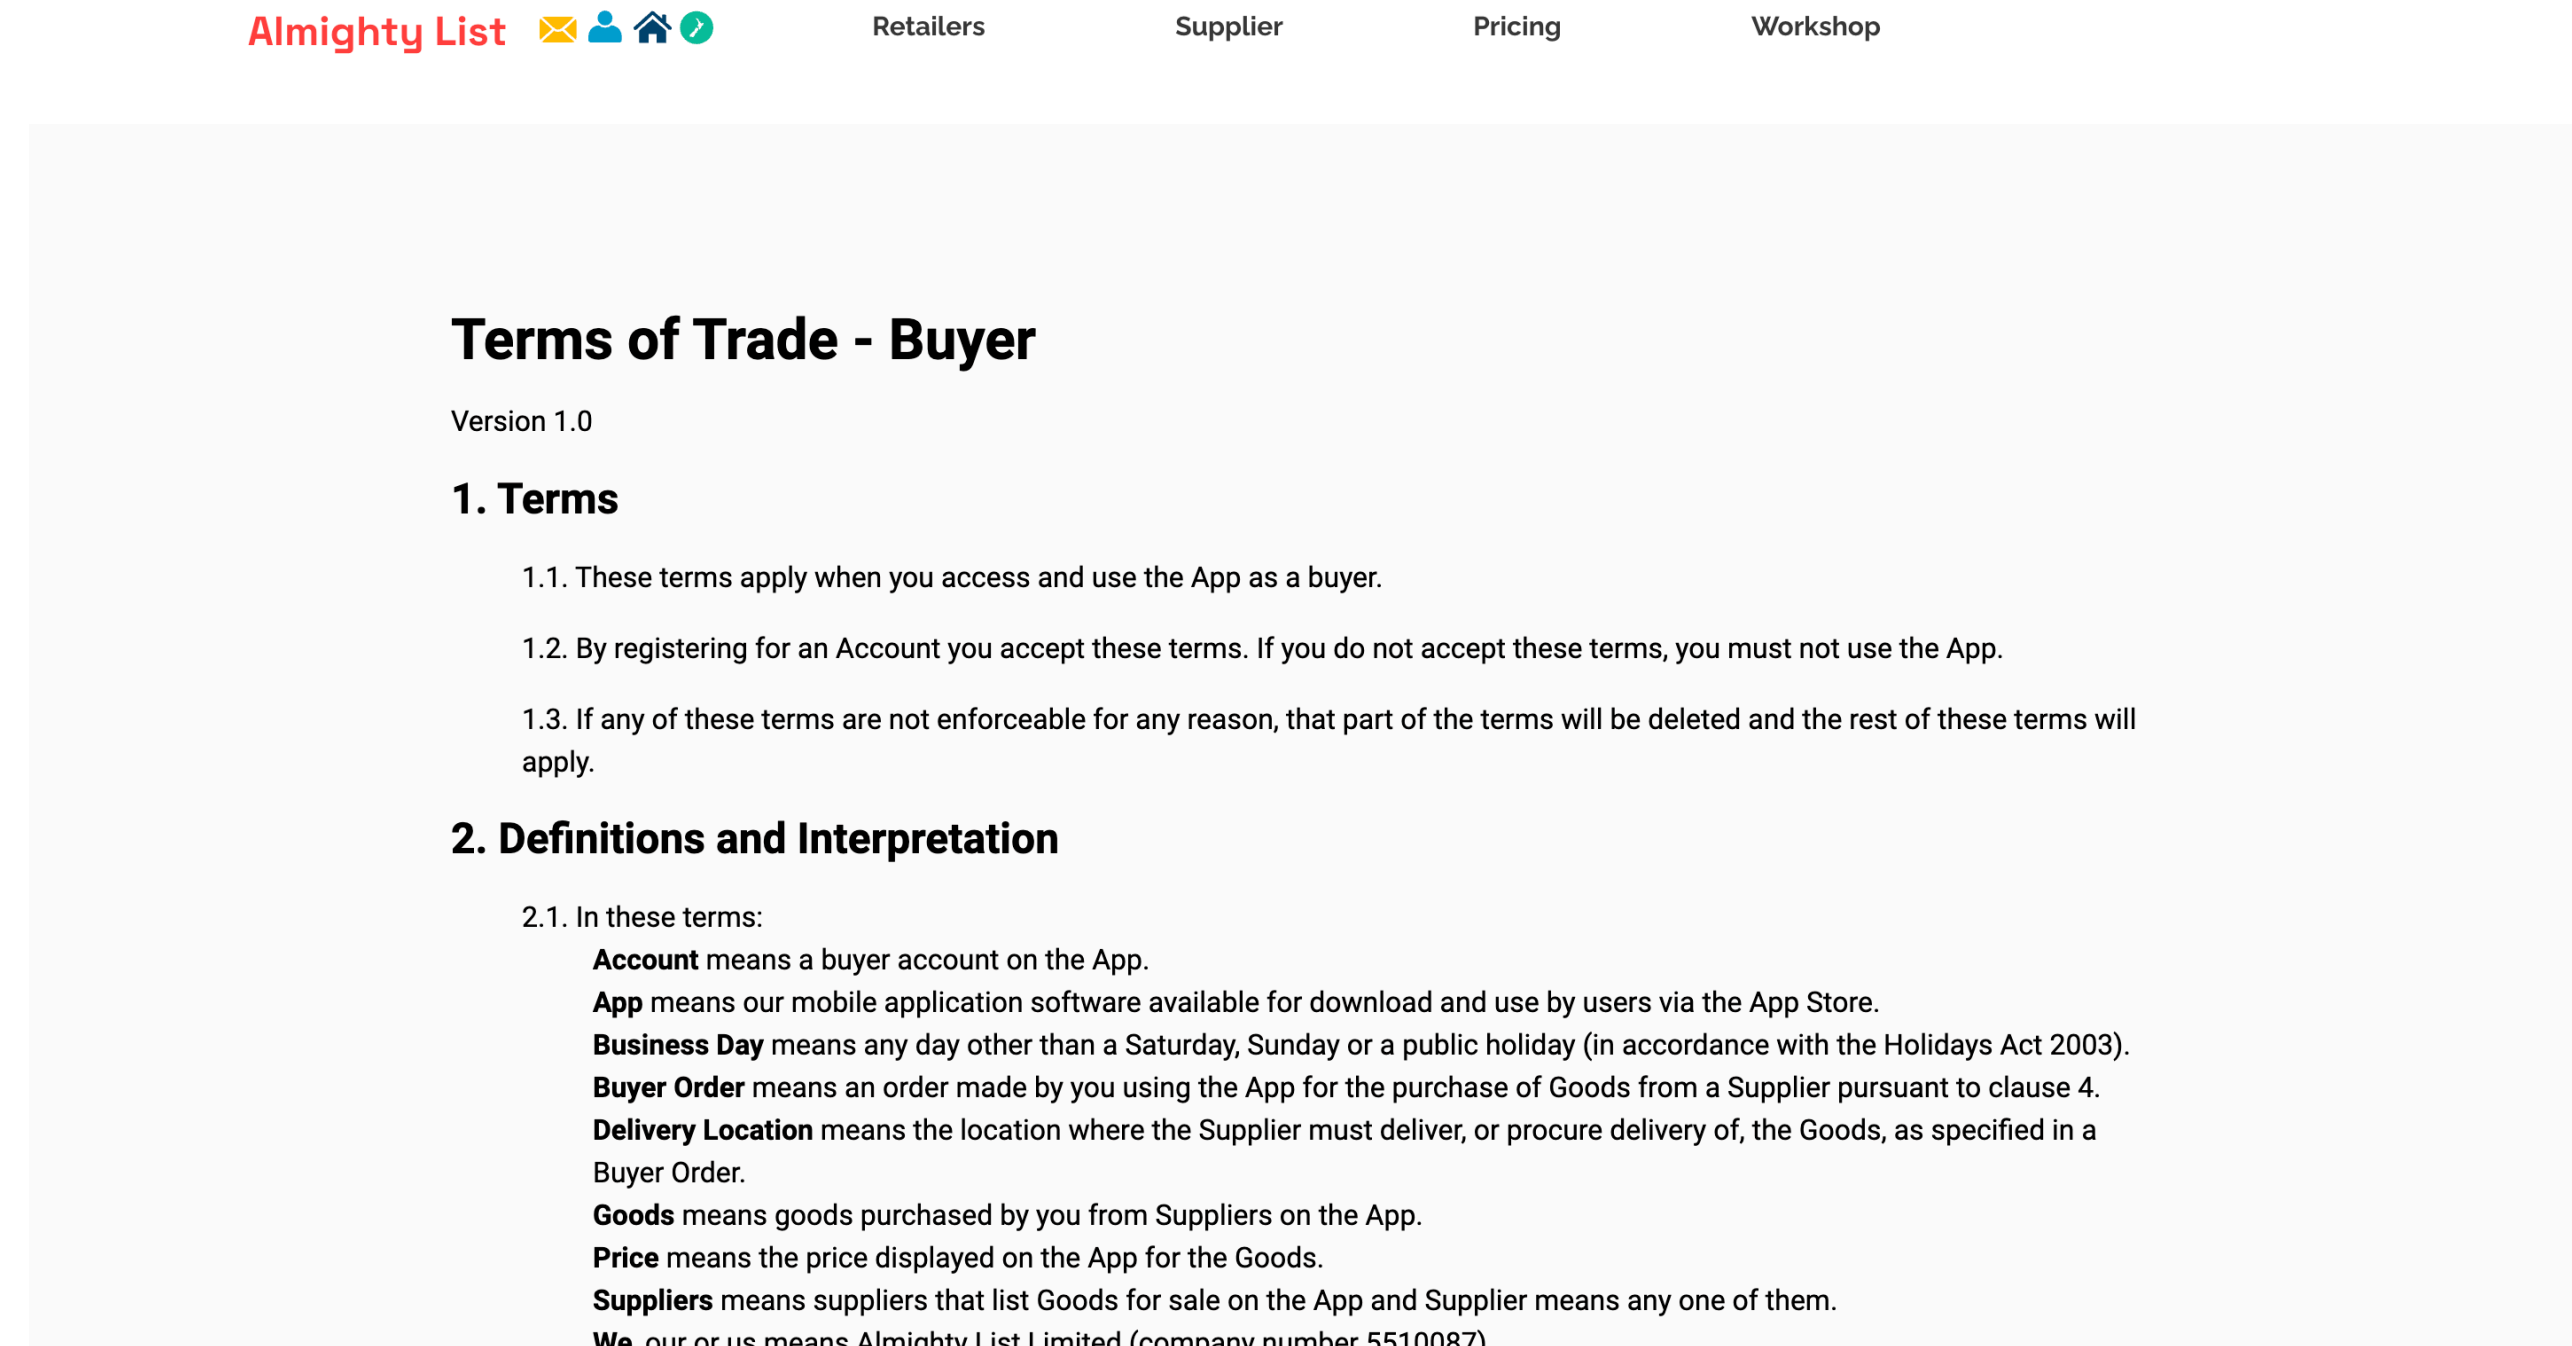

Terms of Trade

The terms are also available on the website