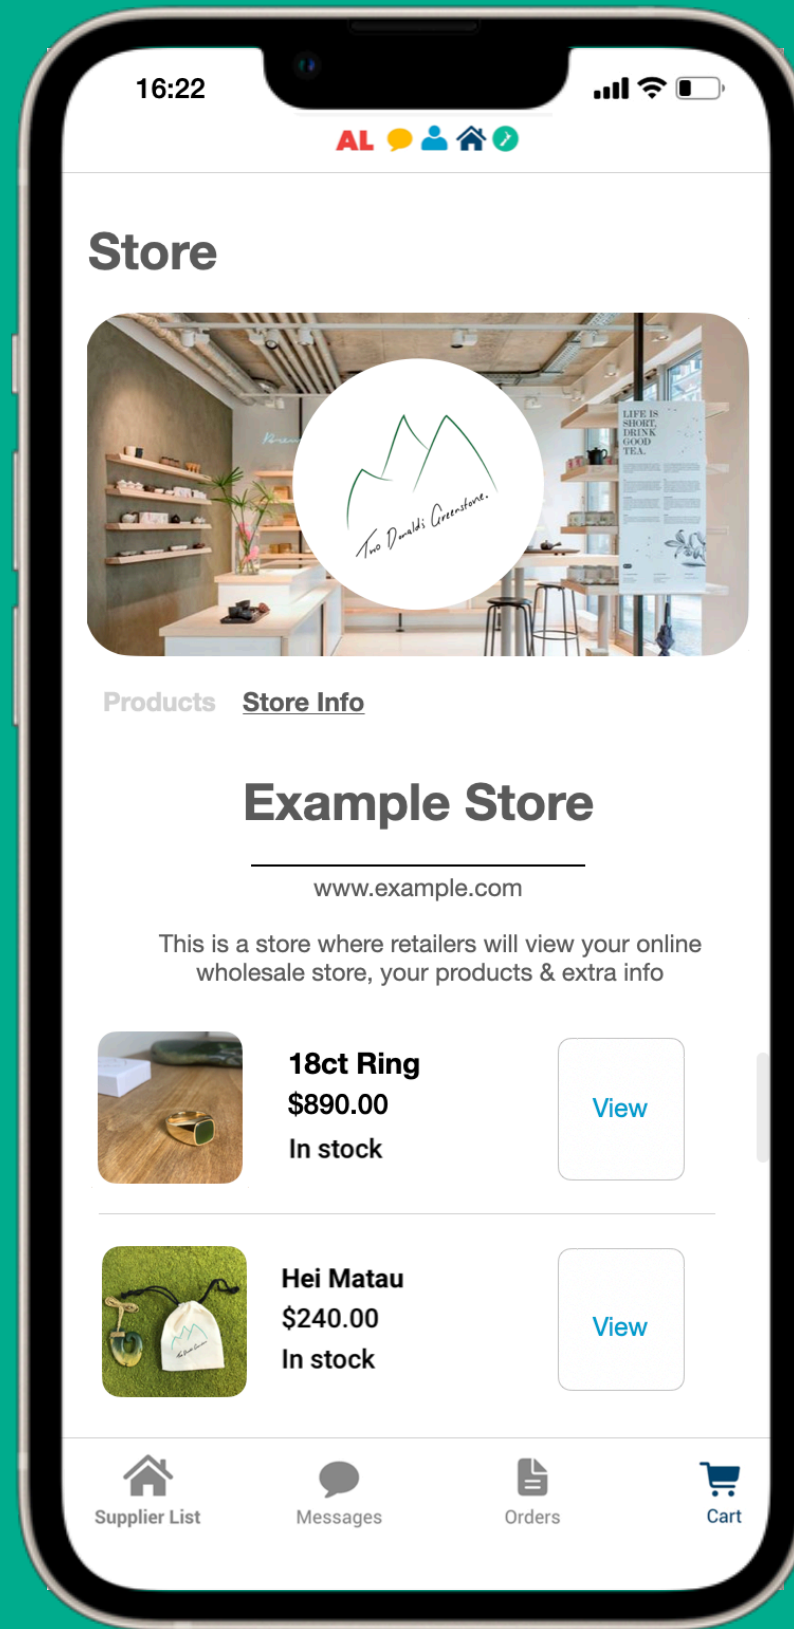

The workshop

1. Profile set up