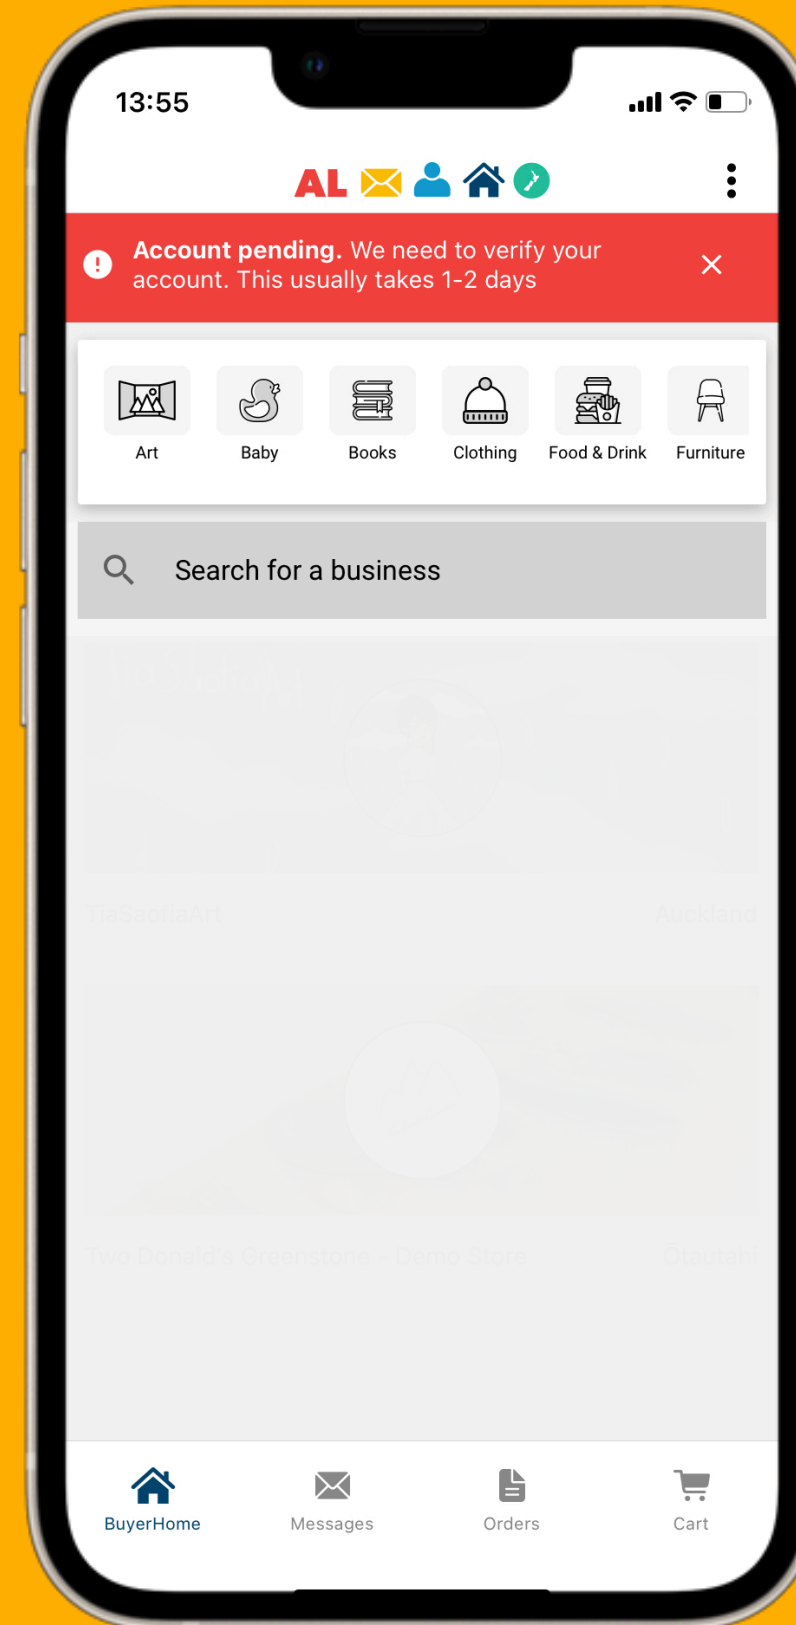

Note

← Pending account

Your account will remain pending until we authenticate your business, no need to worry about this now :)