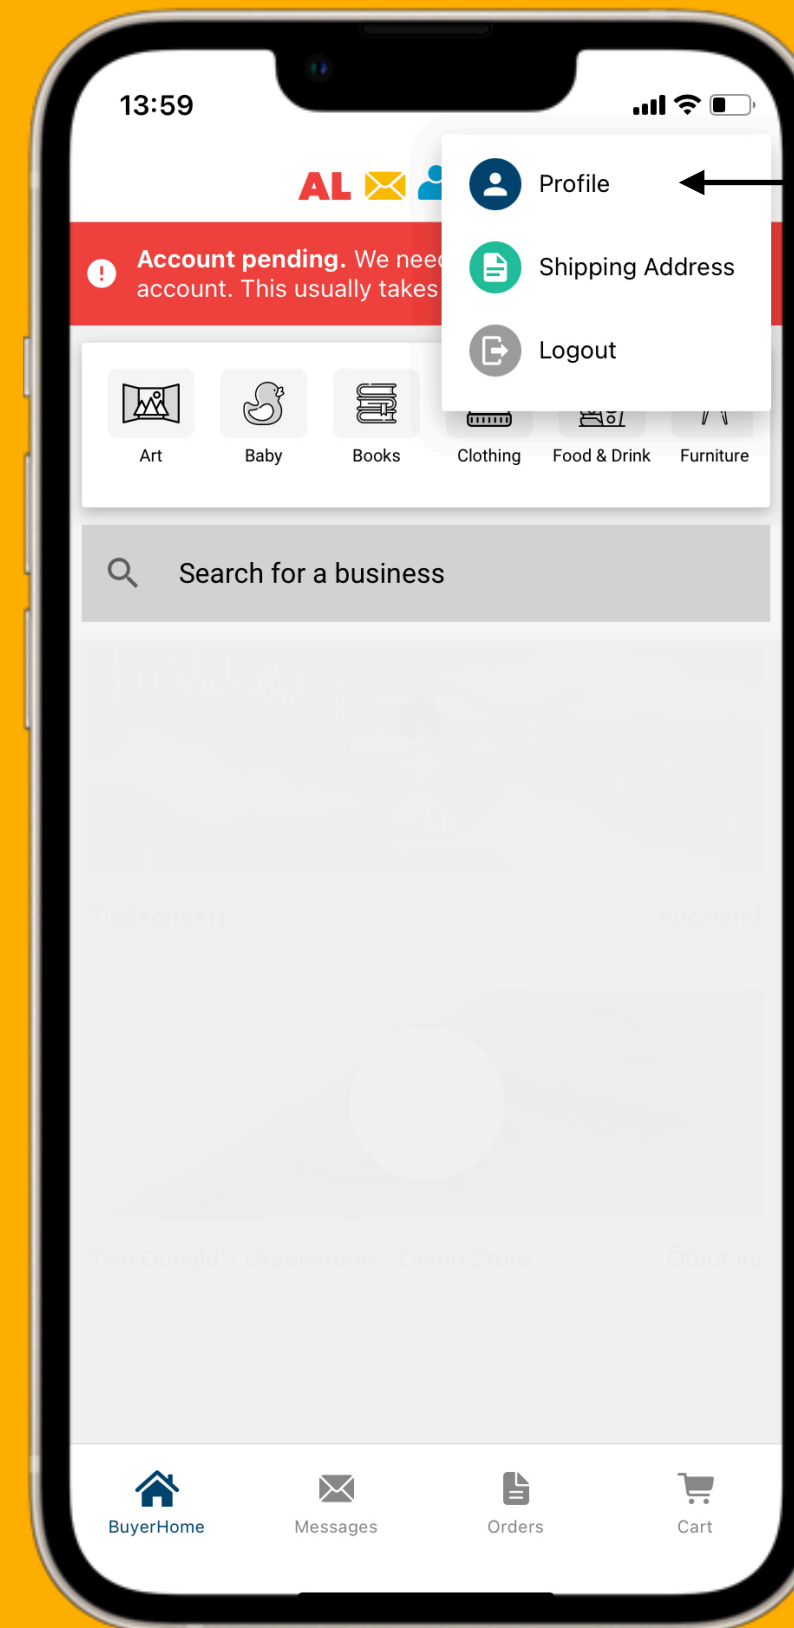

Store Build

1. Select 3 dots

2. Select Profile