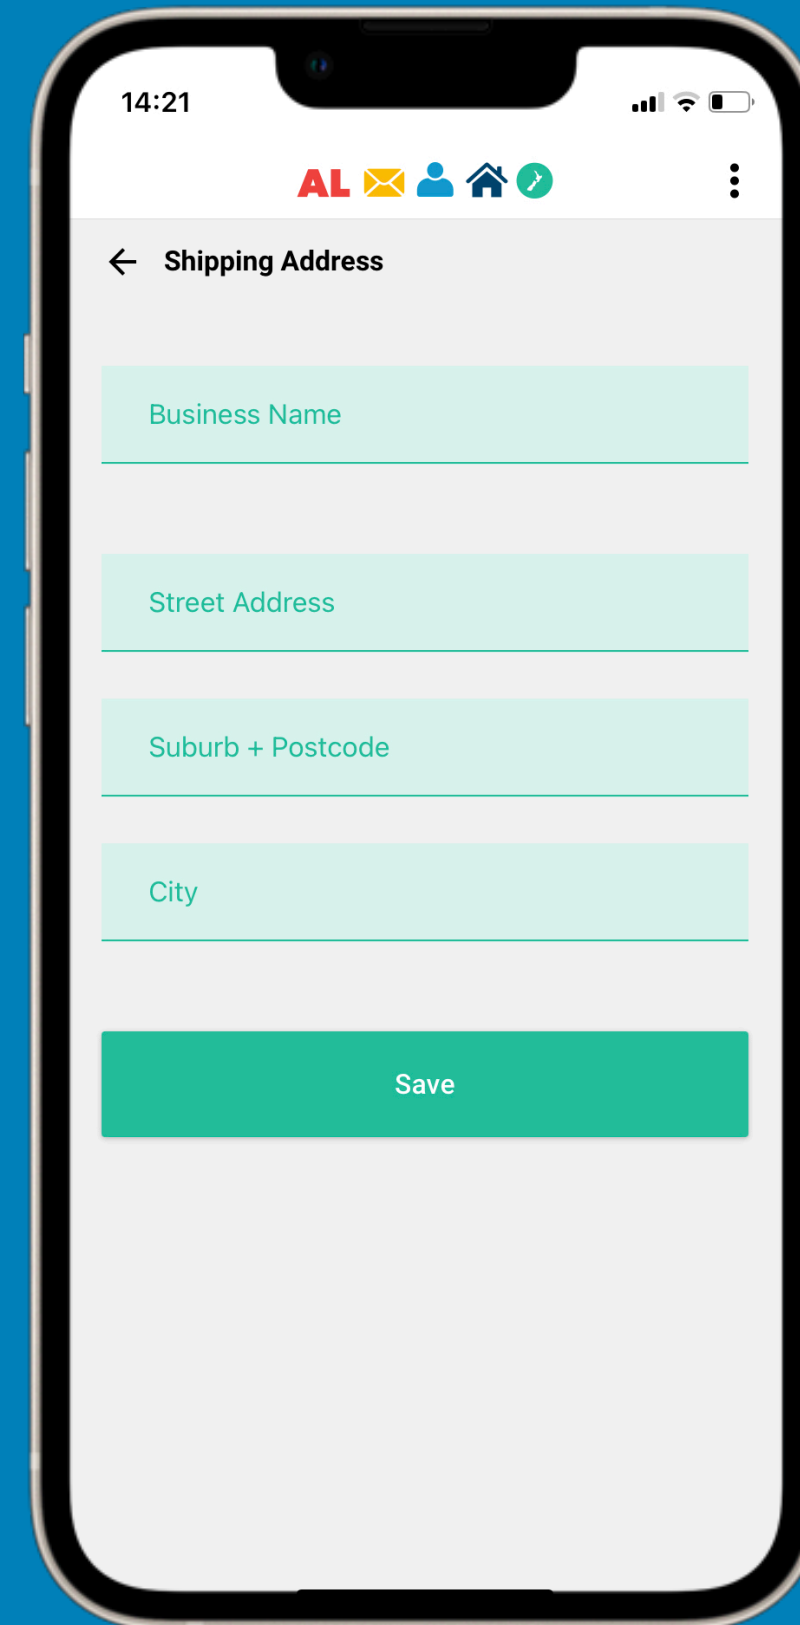

Shipping Settings

3. Start editing

4. Save