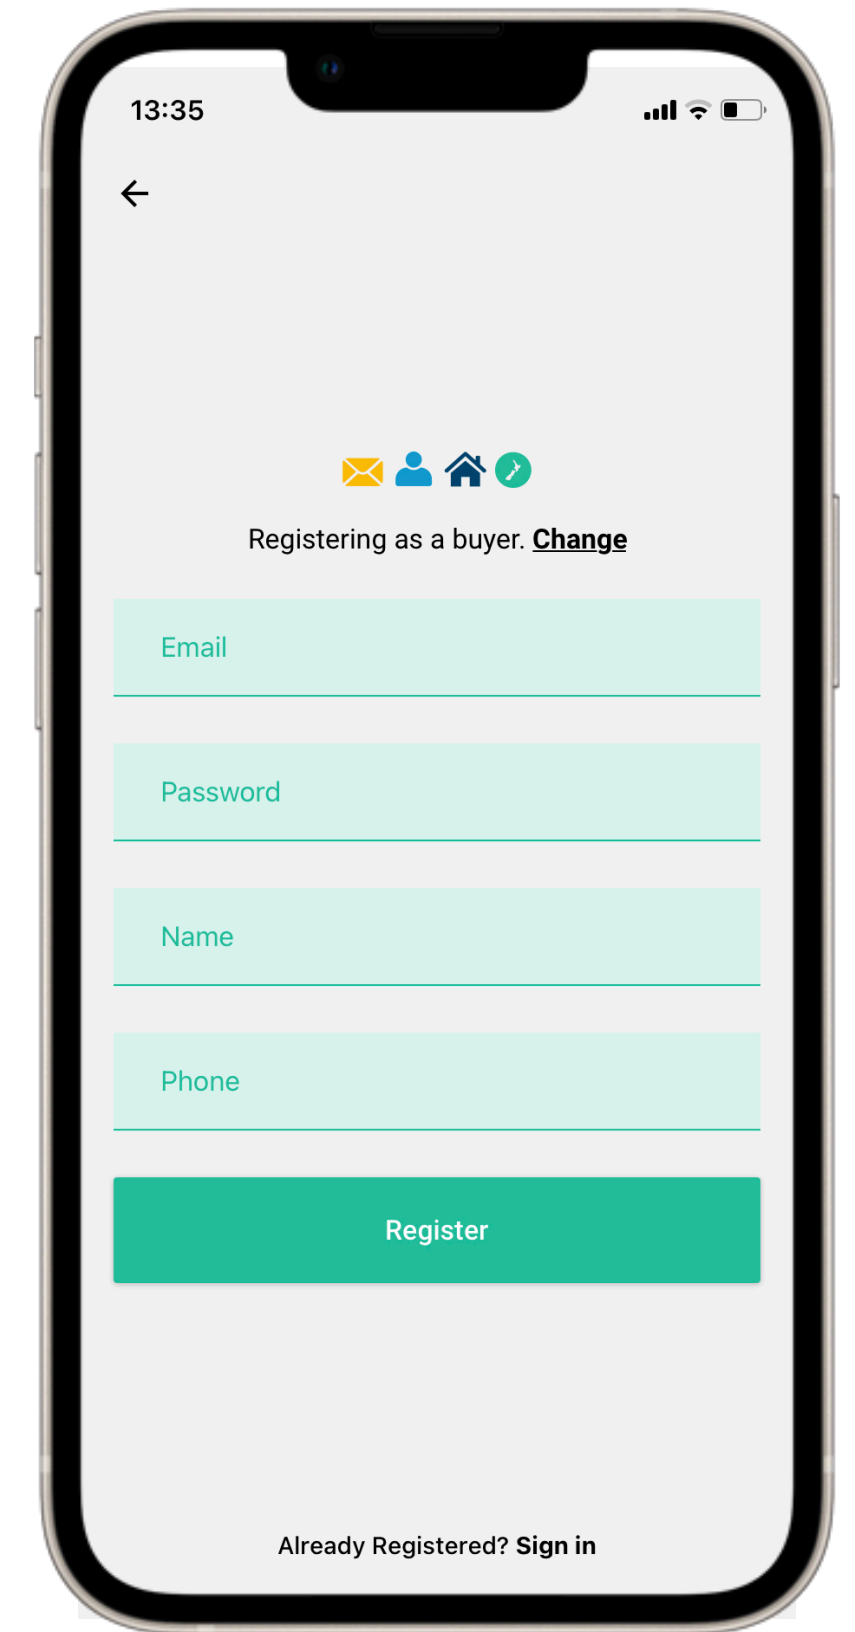

# Download our App

Step 1: Search **Almighty List** on **The App Store** or **Google Play**.

Step 2: Download the app

# Register as a buyer

Register

New User

Supplier

Next

Enter your info & register